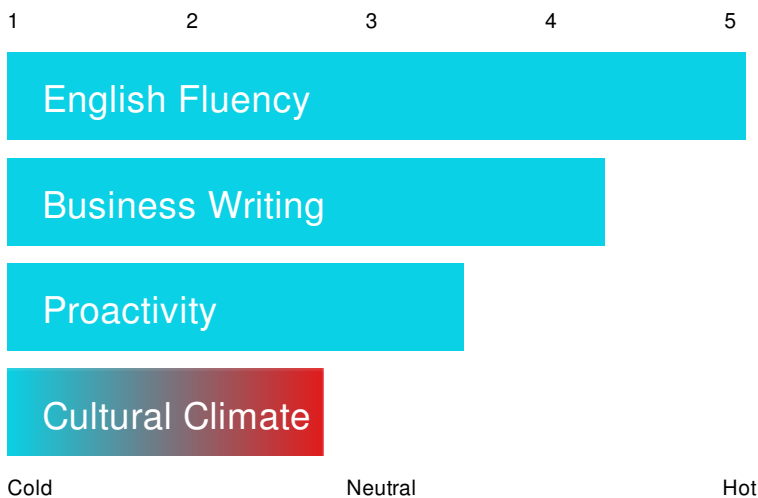

Staff Profile

Example Teammate

Philippines

Top Skills

- Translation
- Spanish
- Data Entry

Soft Skills

Facts & Bio

Availability: 160 hours