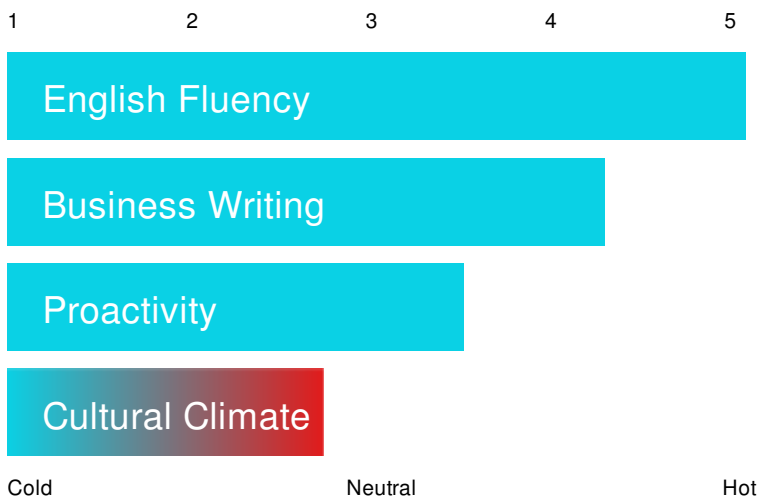

Staff Profile

Example Teammate

Philippines

Top Skills

- Translation
- Spanish
- Data Entry

Soft Skills

Cold

Neutral